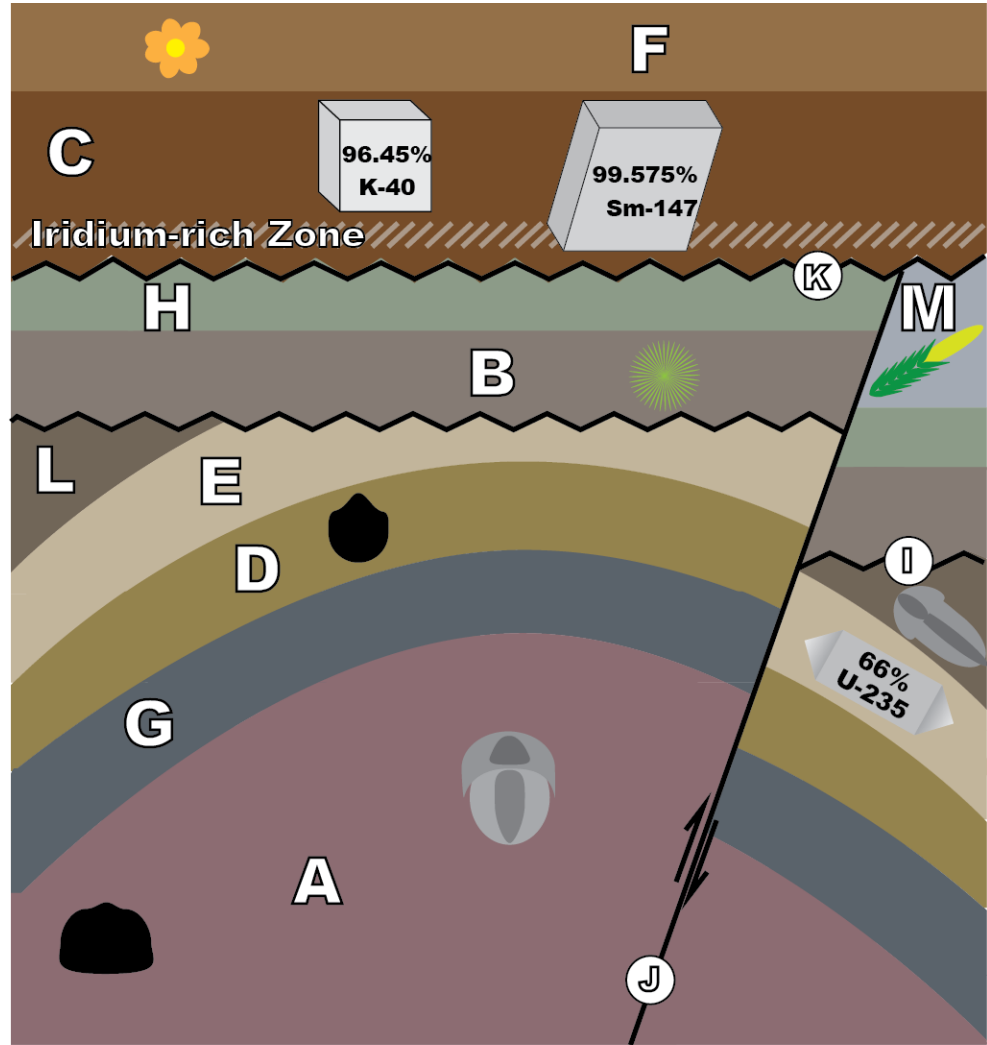

Geologic Rock Sequence handout:

Index Fossil Symbols

-  Ammonite
-  Spiriferid Brachiopod
-  Orthid Brachiopod
-  Pentamerid Brachiopod
-  Strophomenid Brachiopod
-  Phacopida Trilobite
-  Proetida Trilobite
-  Angiosperm
-  Calamites
-  Lycopod
-  Gymnosperm
-  Fern

Geologic Feature Symbols

-  Unconformity
-  Fault
-  %U-235 Zircon Crystal with Decaying Uranium-235
-  %Sm-147 Natural Glass with Decaying Samarium-147
-  %K-40 Meteorite Fragment with Decaying Potassium-40

Age Ranges of Index Fossils handout: